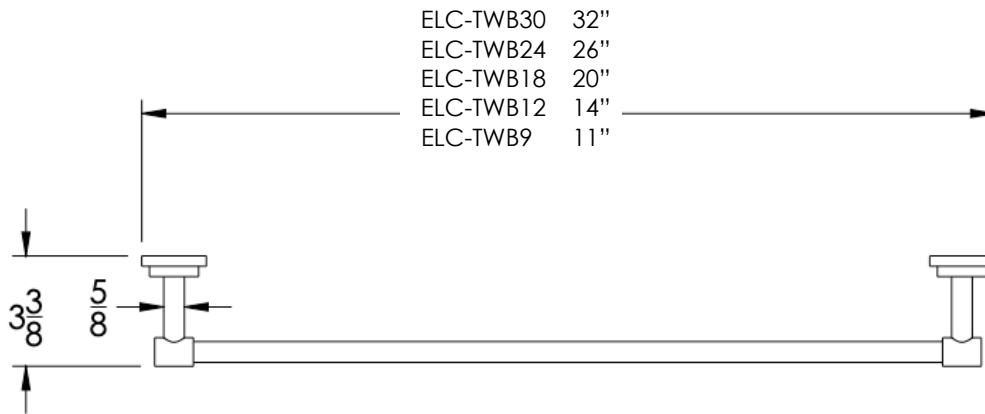

COLLECTION ELOQUENCE CLASSIC

TOWEL BAR

Model	Product	Finishes Available
ELC-TWB9	9" Towel Bar	Multiple finishes available. Over 23 finishes to choose from.
ELC-TWB12	12" Towel Bar	
ELC-TWB18	18" Towel Bar	
ELC-TWB24	24" Towel Bar	
ELC-TWB30	30" Towel Bar	

Dimension in inches

FRONT

TOP

SIDE

NOTE: Dimensions subject to change without notice.