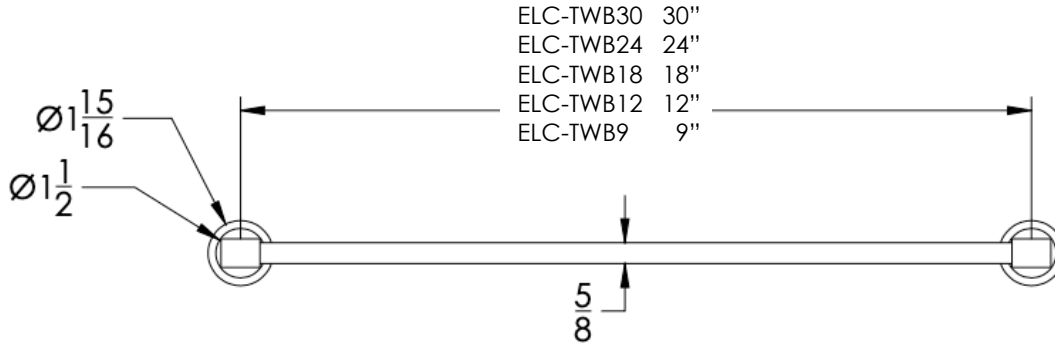

neelnox

LET
THERE
BE **DESIGN.**

FEATURES

- Premium 304 Grade Stainless Steel
- Solid Mount Construction
- Concealed Installation Hardware
- State of the art wall anchors included for installation on Dry wall or Tile

COLLECTION ELOQUENCE CLASSIC

TOWEL BAR

Model	Product	Finishes Available
ELC-TWB9	9" Towel Bar	Multiple finishes available. Over 23 finishes to choose from.
ELC-TWB12	12" Towel Bar	
ELC-TWB18	18" Towel Bar	
ELC-TWB24	24" Towel Bar	
ELC-TWB30	30" Towel Bar	

Dimension in inches

FRONT

TOP

SIDE

NOTE: Dimensions subject to change without notice.